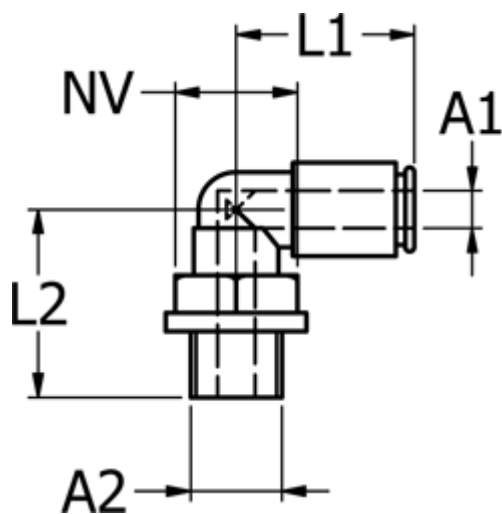

# Data Sheet

Article number: 58675401410

Description: Metal fitting 754.014-10, Ø10 - G 1/4"  
Push-in elbow

## Measures

Ext. hose diameter A1	= 10
L1	= 27.2
L2	= 24.8
NV	= 14
Thread A2	= G 1/4"